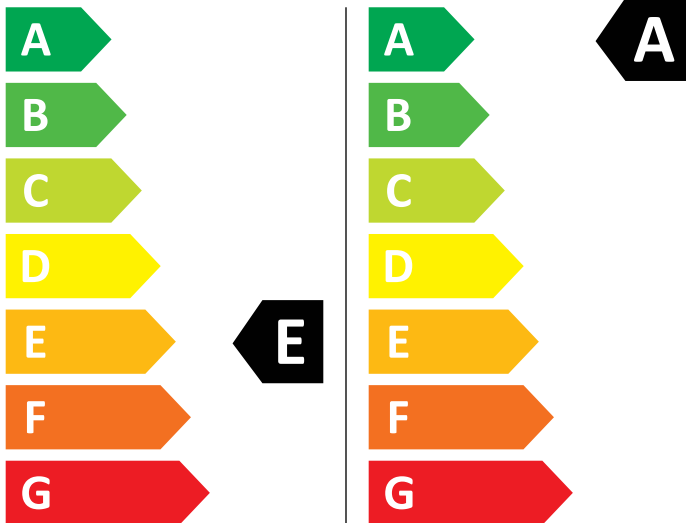

ENERG

AEG

L7WBG048W 914610217

Water consumption: **325 kWh/100**

Water consumption: **47 kWh/100**

5,0 kg

8,0 kg

67 L