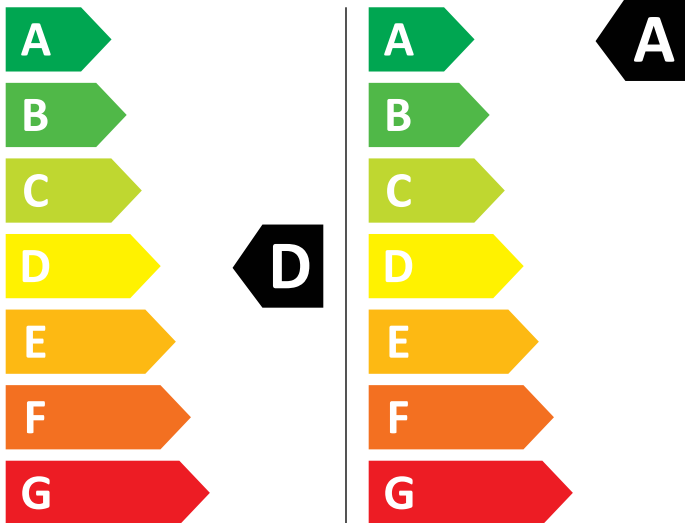

ENERG

AEG

LWR85066QE 914611800

342 kWh /

48 kWh /

7,0 kg

11,0 kg

85 L