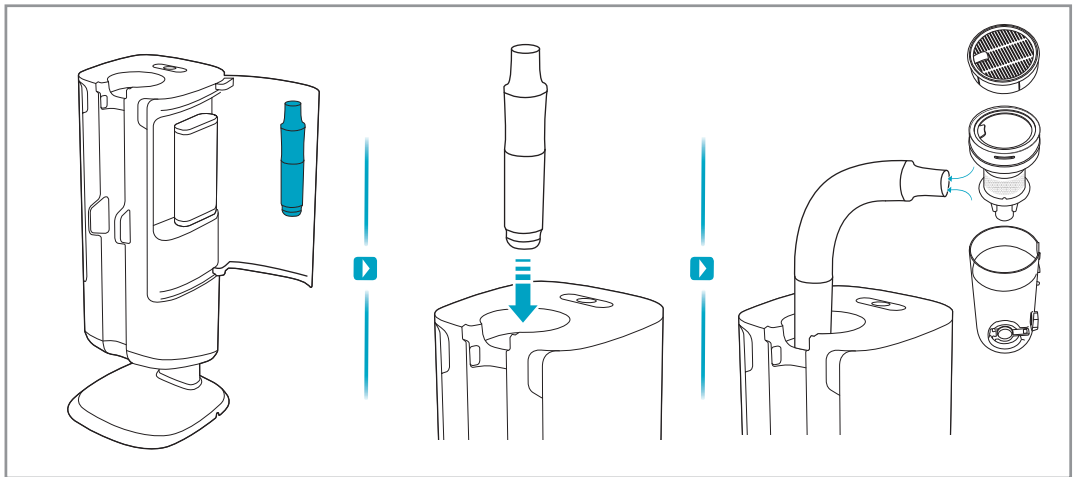

Carpet

Hard Floor

Max 40°C

24h+

www.shop.electrolux.com

ESKW6

900 923 742

**Yearly
Performance Kit**