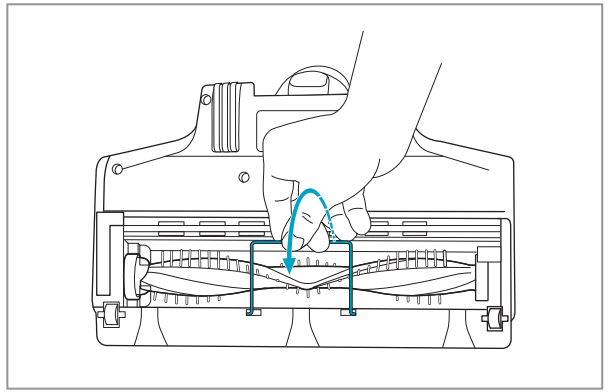

Carpet

Hard Floor

Max 40°C

24h+

www.shop.electrolux.com

ESKW6

900 923 742

**Yearly
Performance Kit**