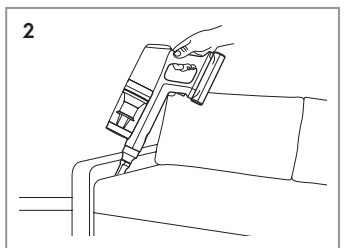

Carpet

Hard Floor

Max 40°C

24h+

www.shop.electrolux.com

ESKW6

900 923 742

**Yearly
Performance Kit**