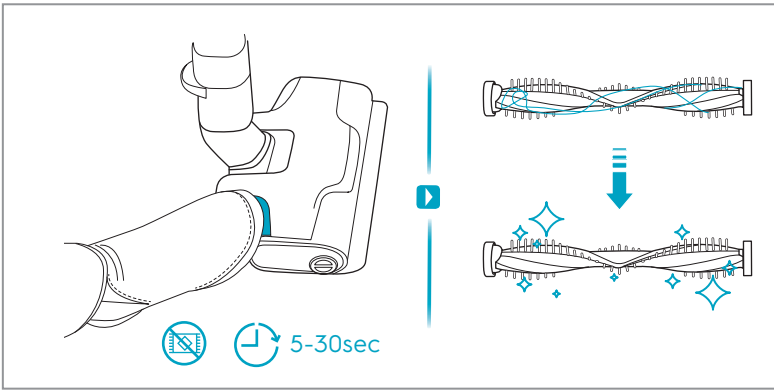

Carpet

Hard Floor

Max 40°C

24h+

www.shop.electrolux.com

ESKW6

900 923 742

**Yearly
Performance Kit**