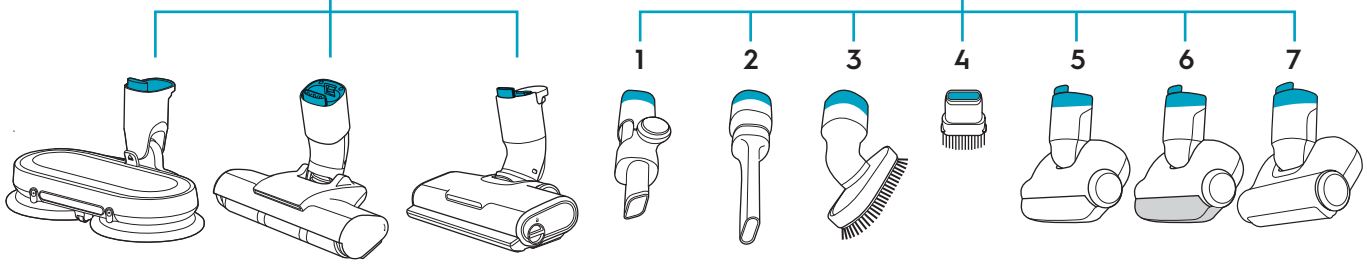

Carpet

Hard Floor

Max 40°C

24h+

www.shop.electrolux.com

ESKW6

900 923 742

**Yearly
Performance Kit**