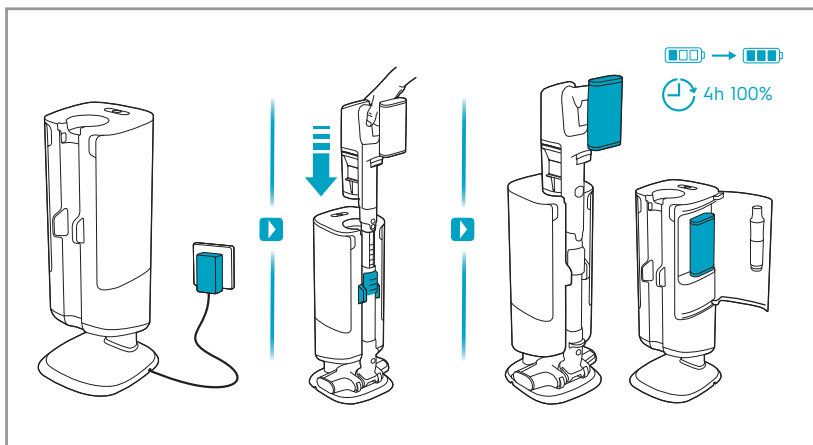

Carpet

Hard Floor

Max 40°C

24h+

www.shop.electrolux.com

ESKW6

900 923 742

**Yearly
Performance Kit**