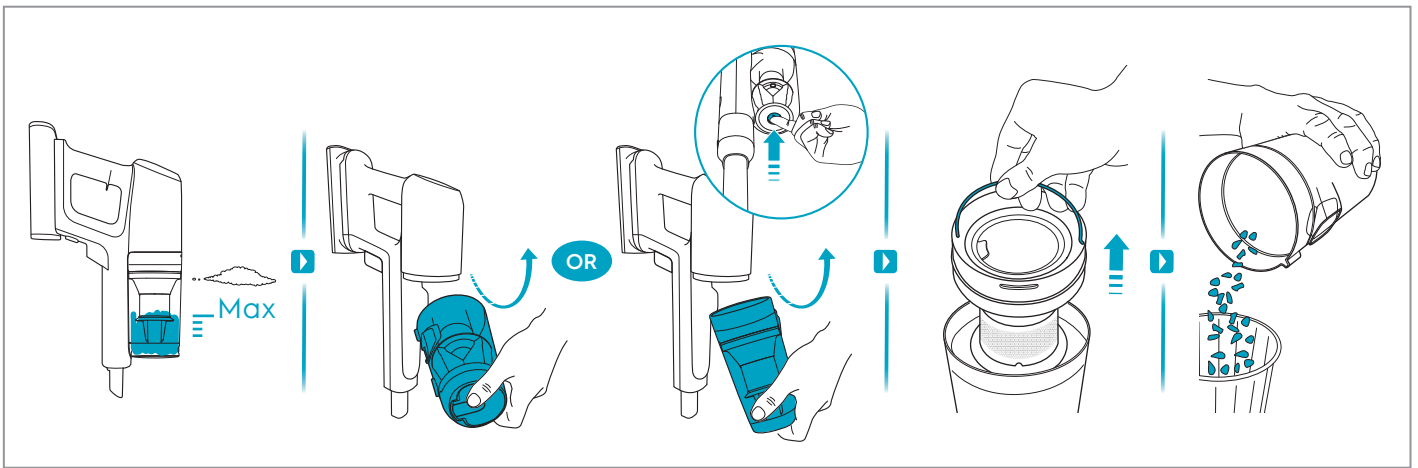

Carpet

Hard Floor

Max 40°C

24h+

www.shop.electrolux.com

ESKW6

900 923 742

**Yearly
Performance Kit**