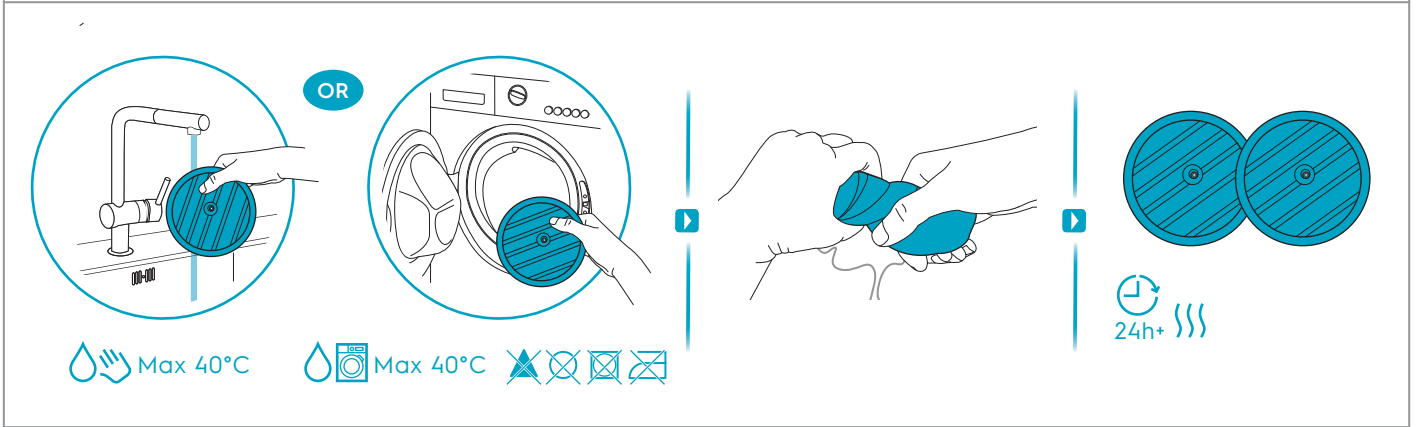

Carpet

Hard Floor

Max 40°C

24h+

www.shop.electrolux.com

ESKW6

900 923 742

**Yearly
Performance Kit**