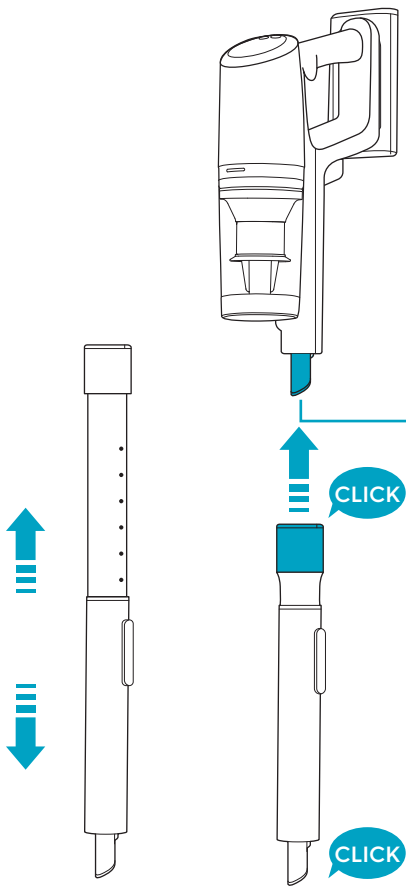

Carpet

Hard Floor

Max 40°C

24h+

www.shop.electrolux.com

ESKW6

900 923 742

**Yearly
Performance Kit**