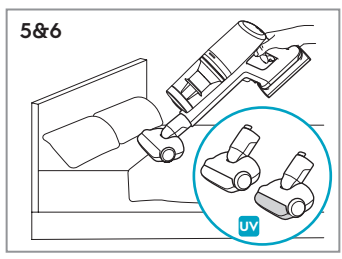

Carpet

Hard Floor

Max 40°C

24h+

www.shop.electrolux.com

ESKW6

900 923 742

**Yearly
Performance Kit**