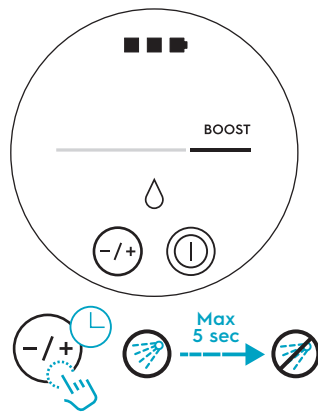

Carpet

Hard Floor

Max 40°C

24h+

www.shop.electrolux.com

ESKW6

900 923 742

**Yearly
Performance Kit**