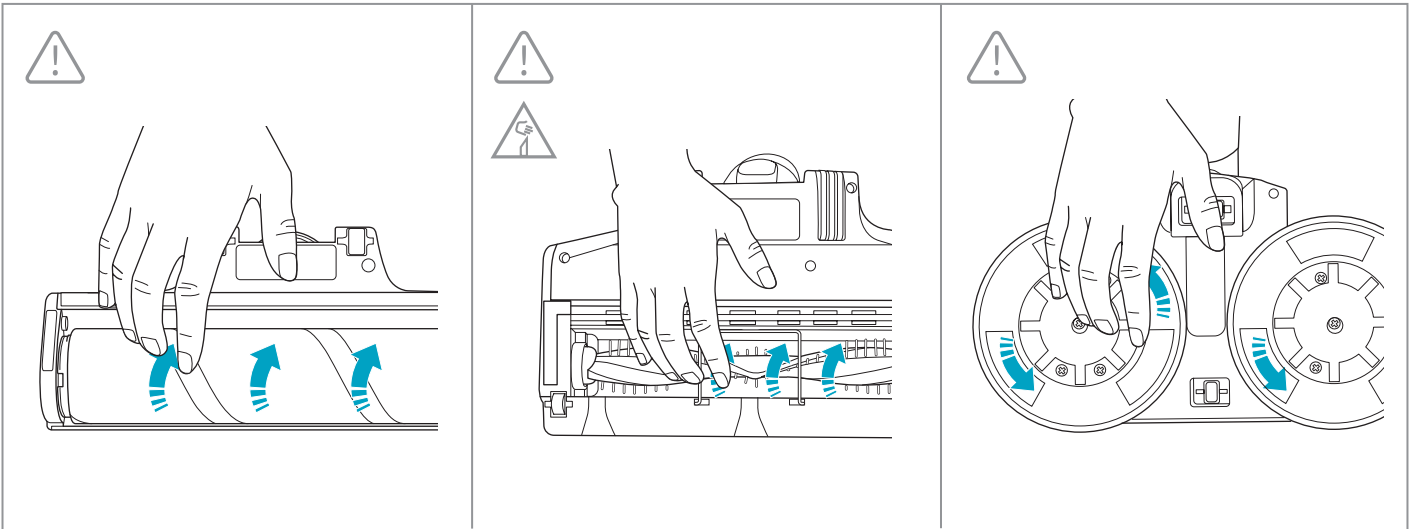

Carpet

Hard Floor

Max 40°C

24h+

www.shop.electrolux.com

ESKW6

900 923 742

**Yearly
Performance Kit**