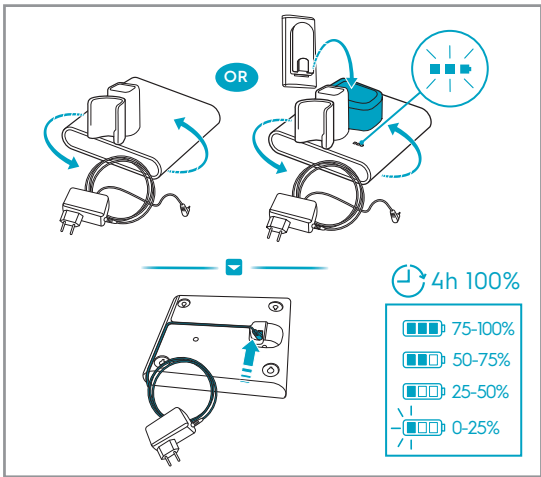

Carpet

Hard Floor

Max 40°C

24h+

www.shop.electrolux.com

ESKW6

900 923 742

**Yearly
Performance Kit**