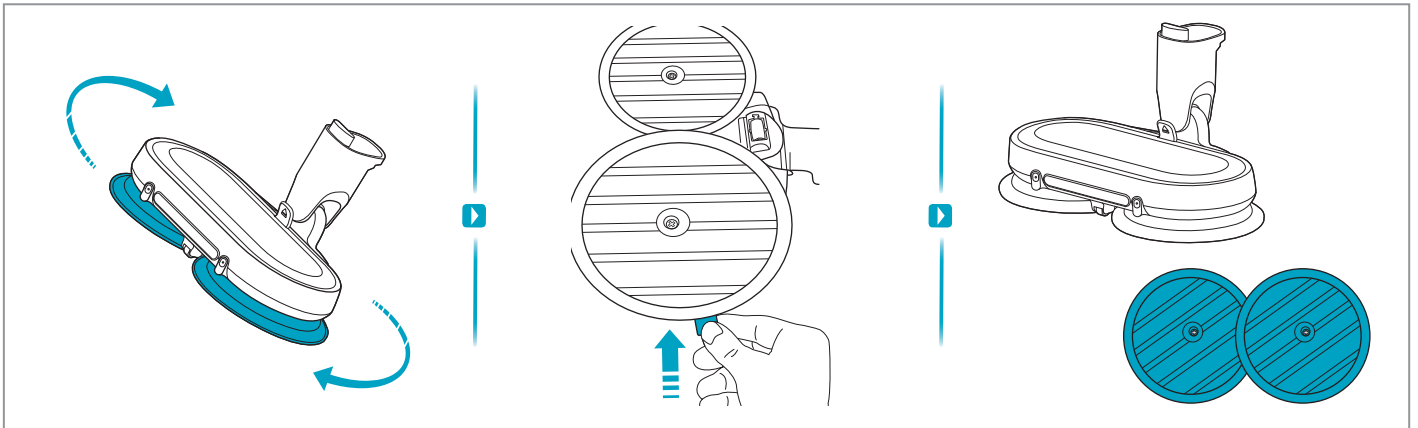

Carpet

Hard Floor

Max 40°C

24h+

www.shop.electrolux.com

ESKW6

900 923 742

**Yearly
Performance Kit**