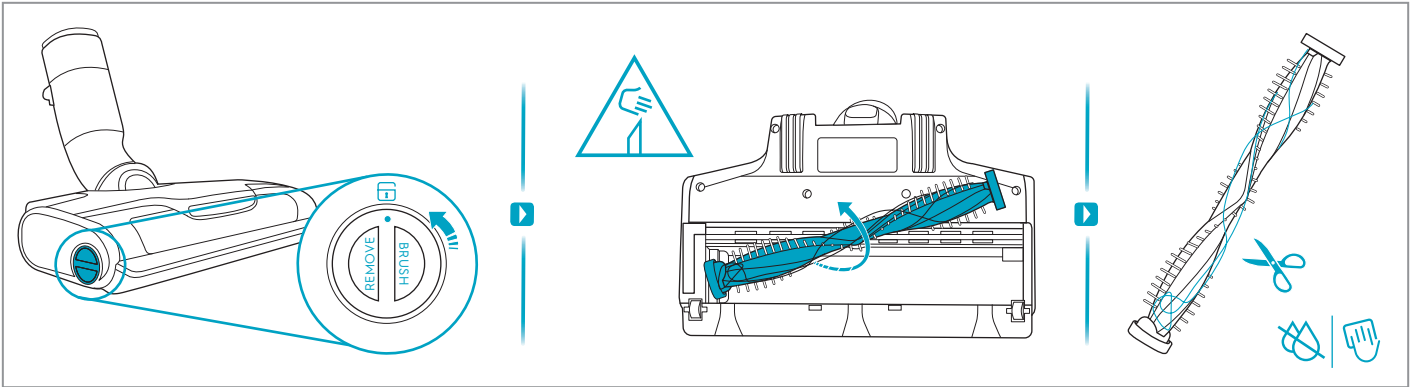

Carpet

Hard Floor

Max 40°C

24h+

www.shop.electrolux.com

ESKW6

900 923 742

**Yearly
Performance Kit**