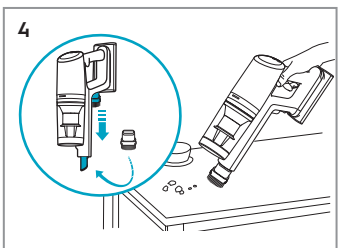

Carpet

Hard Floor

Max 40°C

24h+

www.shop.electrolux.com

ESKW6

900 923 742

**Yearly
Performance Kit**