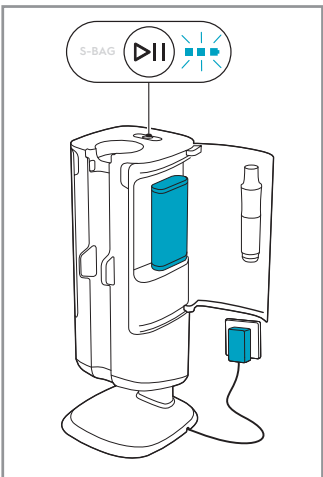

Carpet

Hard Floor

Max 40°C

24h+

www.shop.electrolux.com

ESKW6

900 923 742

**Yearly
Performance Kit**