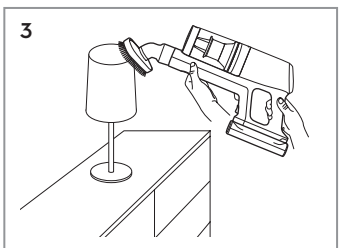

Carpet

Hard Floor

Max 40°C

24h+

www.shop.electrolux.com

ESKW6

900 923 742

**Yearly
Performance Kit**