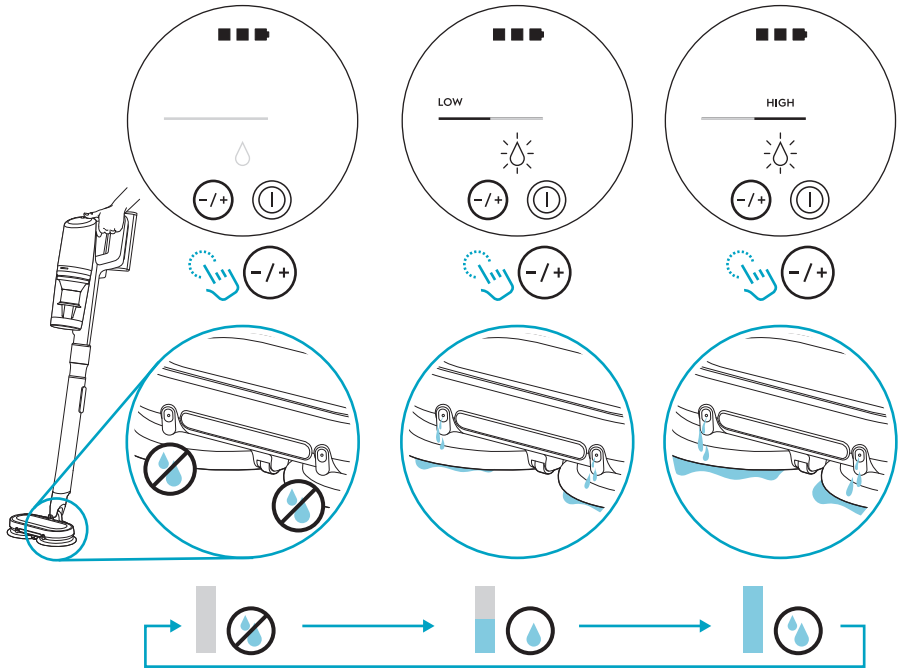

Carpet

Hard Floor

Max 40°C

24h+

www.shop.electrolux.com

ESKW6

900 923 742

**Yearly
Performance Kit**