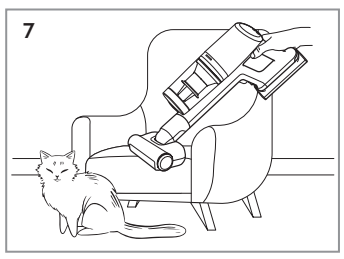

Carpet

Hard Floor

Max 40°C

24h+

www.shop.electrolux.com

ESKW6

900 923 742

**Yearly
Performance Kit**