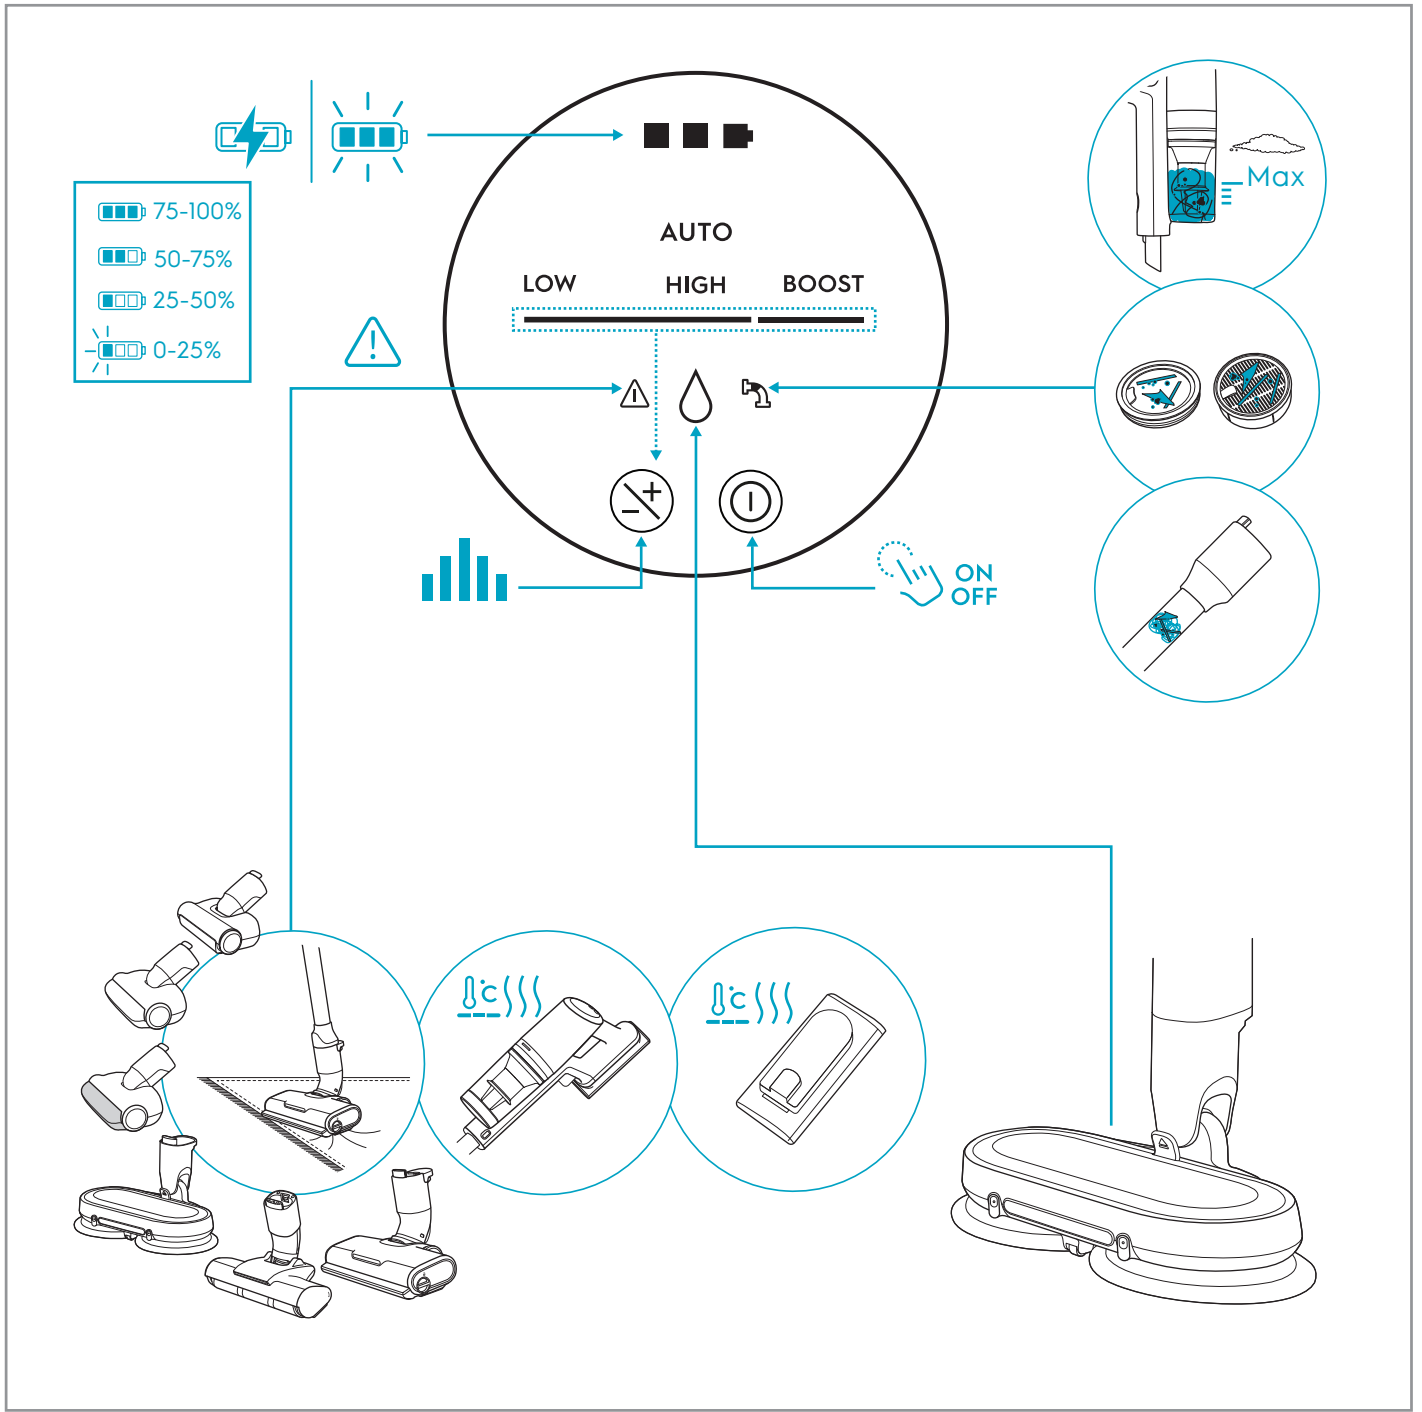

Carpet

Hard Floor

Max 40°C

24h+

www.shop.electrolux.com

ESKW6

900 923 742

**Yearly
Performance Kit**