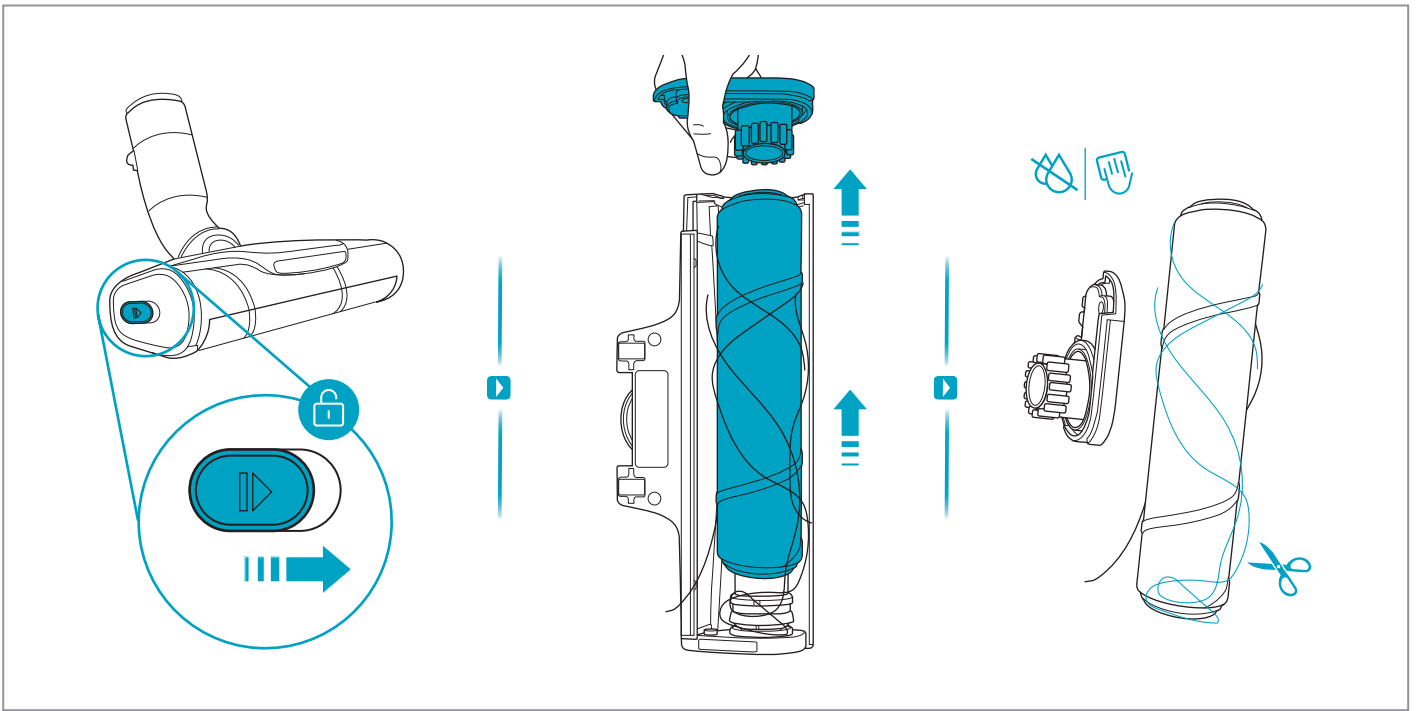

Carpet

Hard Floor

Max 40°C

24h+

www.shop.electrolux.com

ESKW6

900 923 742

**Yearly
Performance Kit**