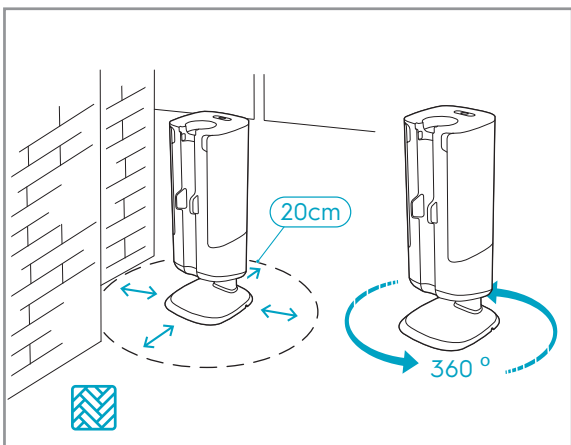

Carpet

Hard Floor

Max 40°C

24h+

www.shop.electrolux.com

ESKW6

900 923 742

**Yearly
Performance Kit**